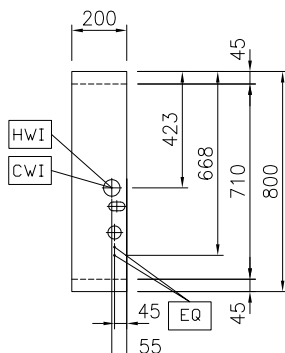

### Short Form Specification

**Item No.** \_\_\_\_\_

Water mixing tap with knobs for hot and cold water. Unit constructed according to DIN 18860\_2 with 20 mm drop nose top and 70 mm recessed plinth. Internal frame for heavy duty sturdiness in stainless steel. 2 mm top in 1.4301 (AISI 304). Flat surface construction, easily cleanable. THERMODUL connection system enables seamless worktop when units are connected and avoids soil penetrating. IPX5 water resistant certification. Configuration: Freestanding, one-side operated with backsplash.

APPROVAL: \_\_\_\_\_

Front

Side

CWI1 = Cold Water inlet 1 (cleaning)  
HWI = Hot water inlet

Top

## Water:

Inlet water line size: 3/4"  
Incoming Cold/hot Water line size: 3/4"

## Key Information:

External dimensions, Width: 200 mm  
External dimensions, Depth: 800 mm  
External dimensions, Height: 700 mm  
Net weight: 23 kg