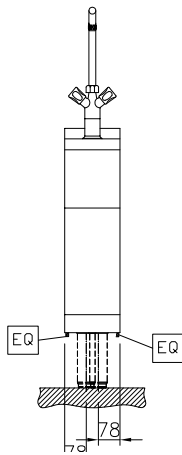

Front

Side

CWI1 = Cold Water inlet 1 (cleaning)
HWI = Hot water inlet

Top

Water:

Inlet water line size: 3/4"
Incoming Cold/hot Water line size: 3/4"

Key Information:

External dimensions, Width: 200 mm
External dimensions, Depth: 800 mm
External dimensions, Height: 700 mm
Net weight: 23 kg