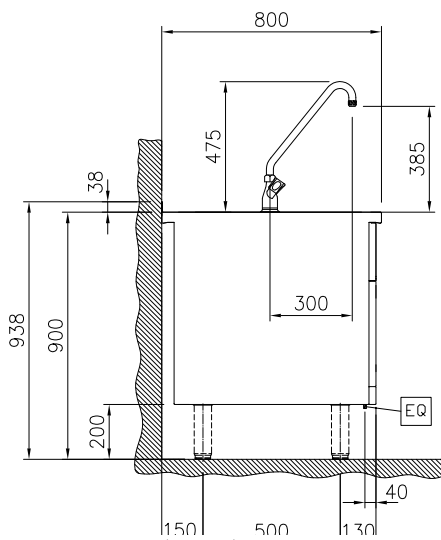

Side

CWI1 = Cold Water inlet 1 (cleaning)
HWI = Hot water inlet

Top